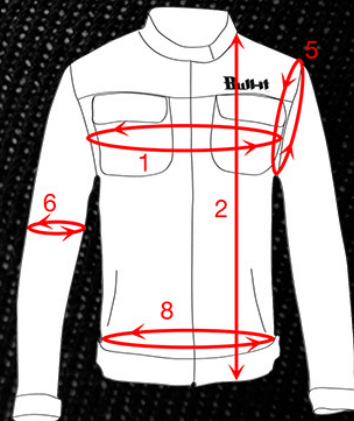

* Corresponding Length Sizes: Short, Regular, Long, Xlong

WOMEN'S JEANS

	Size	Size	Size	Size	Size	Size	Size	Size	Size
UK	6	8	10	12	14	16	18	20	22
Inch	26	28	30	32	34	36	38	40	42

A	Inch	Waist	25-27	27-29	29-31	31-33	33-35	35-37	37-39	39-41	41-43
B	Inch	Hip	33-35	35-37	37-39	39-41	41-43	43-45	45-47	47-49	49-51
C	Inch	Thigh	20-21	21-22	22-23	23-24	24-25	25-26	26-27	27-28	28-29
D	Inch	Front Rise	8.5	9.5	9.5	10	11	11.5	12	12	13
E	Inch	Back Rise	13.5	14	14.5	15	15.5	16	16.5	17	17.5
F	Inch	Knee	15-15.5	15.5-16	16-16.5	16.5-17	17-17.5	17.5-18	18-18.5	18.5-19	19-19.5
G	Inch	Hem	15.5-16	16-16.5	16.5-17.5	17.5-18	18-18.5	18.5-19	19-19.5	19.5-20	20-20.5
H	Inch	* Length	29-31-33-35	29-31-33-35	29-31-33-35	29-31-33-35	29-31-33-35	29-31-33-35	29-31-33-35	29-31-33-35	29-31-33-35
I	Inch	Belt	2	2	2	2	2	2	2	2	2

* Corresponding Length Sizes: Short, Regular, Long, Xlong

Washing tolerance is: +/- 1-0.5 cm
Thigh, Front Rise, Back Rise, Knee and Hem sizing can change between cuts

MEN'S JACKETS

	Size	Size	Size	Size	Size	Size	Size	Size	Size
International	XS	S	M	L	XL	2XL	3XL	4XL	5XL

1	Inch	Chest	38-40	40-42	42-44	44-46	46-48	48-50	50-52	52-54	54-56
2	Inch	Front Length	22	22	22	23	23	23	24	24	24
3	Inch	Back Length	26	26	26	27	27	28	28	28	29
4	Inch	Arm	25	26	26	26	27	27	28	28	28
5	Inch	Shoulder	5	5	6	6	6	6	6	6	6
6	Inch	Arm Hole	10	10	11	11	11	12	12	12	13
7	Inch	Side Length	15	15	15	15	16	16	16	16	16
8	Inch	Bottom	35-37	37-39	39-41	41-43	43-45	45-47	47-49	49-51	51-53

WOMEN'S JACKETS

	Size	Size	Size	Size	Size	Size	Size	Size	Size
International	XS	S	M	L	XL	2XL	3XL	4XL	5XL

1	Inch	Chest	37-39	39-41	41-43	43-45	45-47	47-49	49-51	51-53	53-55
2	Inch	Front Length	19	20	20	21	21	21	22	22	23
3	Inch	Back Length	21	21	22	22	22	23	23	24	24
4	Inch	Arm	23	24	24	24	25	25	26	26	26
5	Inch	Shoulder	5	5	6	6	6	6	6	6	6
6	Inch	Arm Hole	8	9	9	9	10	10	11	11	11
7	Inch	Side Length	12	12	12	12	13	13	13	13	13
8	Inch	Bottom	33-35	35-37	37-39	39-41	41-43	43-45	45-47	47-49	49-51